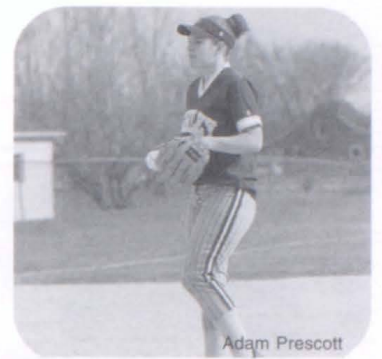

**WOW LOOK AT THAT** Toni Long, Keri Good, Erin Koppleberger, and Kelsi Mizer look on giggling and laughing about the game in progress.

**CONCENTRATE** Ashleigh Kaufmann concentrates on throwing strikes. "This was my first year pitching and I struggled some," stated Ashleigh.

1. Adam Prescott

2. Adam Prescott

3. Adam Prescott

4. Adam Prescott

5. Adam Prescott

- 1. STRIKE!** Megan Diffin, the main Lady Bears pitcher, pitches a strike during a home game.
- 2. JUGGLE** Stephanie Beck, the girl behind the plate, grabs the ball before it leaps out of her glove.
- 3. HMMM ...** Coach Kim Diffin stands and wonders..."What do I do next? How do I get them to do it right? Please, someone help me."
- 4. OUCH** Junior Ashleigh Kaufmann gets hit right in the shoulder with a pitch from Vestaburg's relief pitcher.
- 5. HUSSLE IN** Katie Beck, Keri Good, and Megan Diffin run to the dugout after a hard inning. "It was kind of hard playing third base this year when I have never played there. Coach would be on me a lot because I would always forget to stay back and not always move toward the base," stated freshman Keri Good.